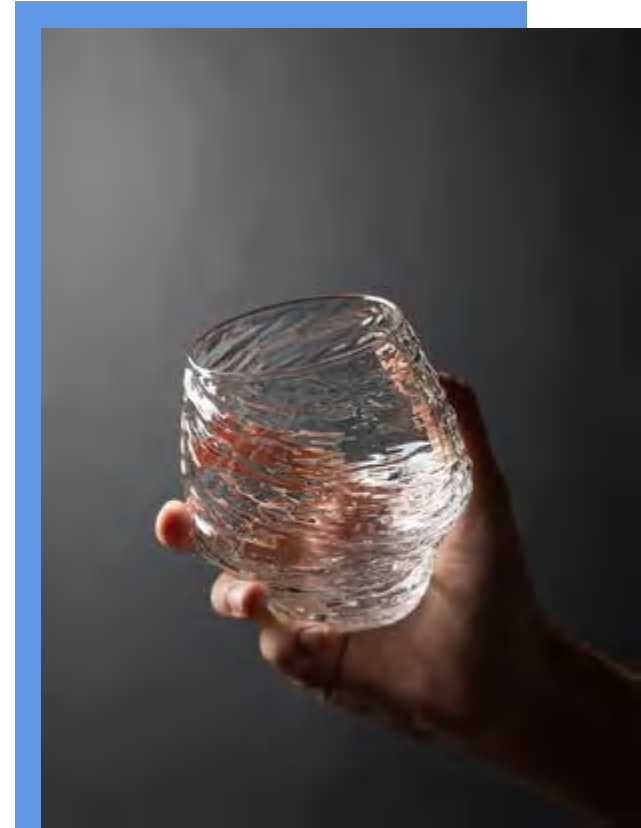

Reminder: Due to manual production and manual measurement, the size may be slightly different, and the actual product shall prevail.