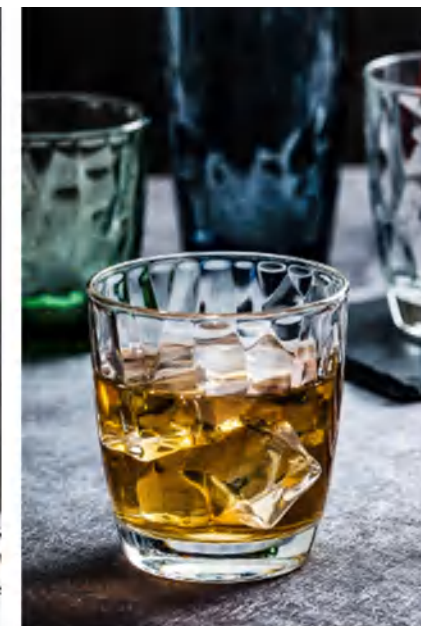

Whether it's loaded into a drink
or drink
are all good choices
Let people put it down~