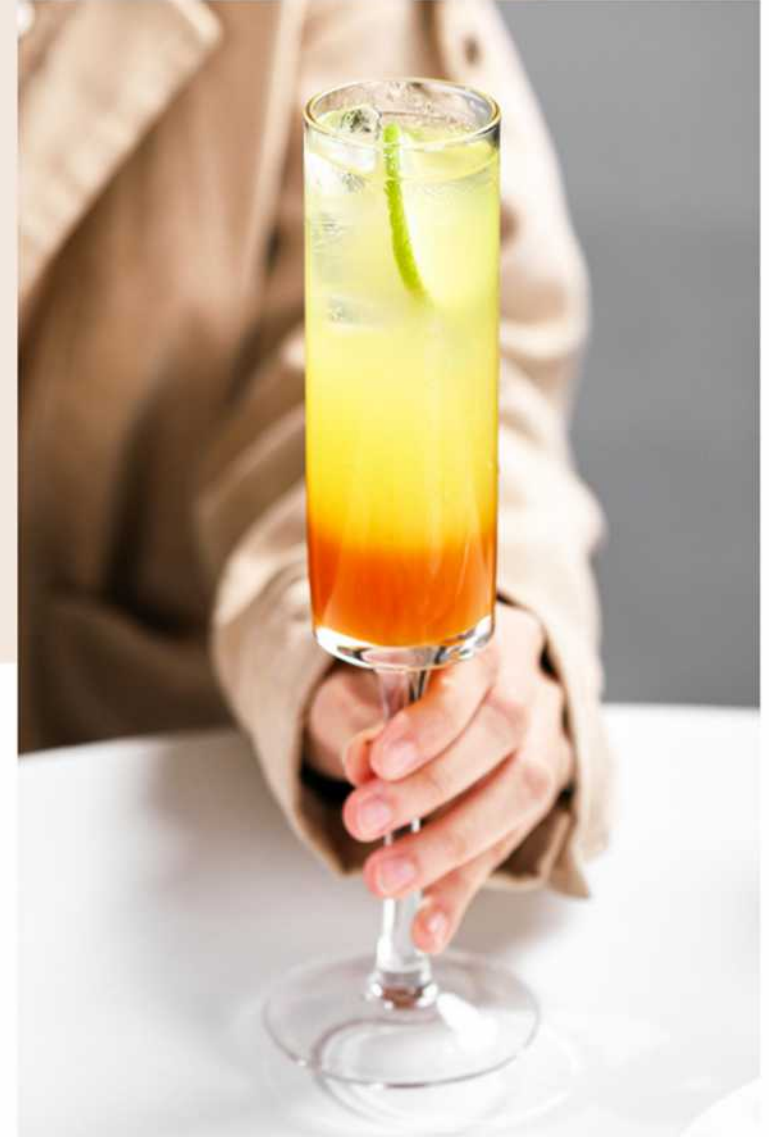

With a strong sense of fashion, diners can easily become ins experts, make your restaurant look online, and bring your own filters.

Fresh and unique

Online marketing happens
after you've done your