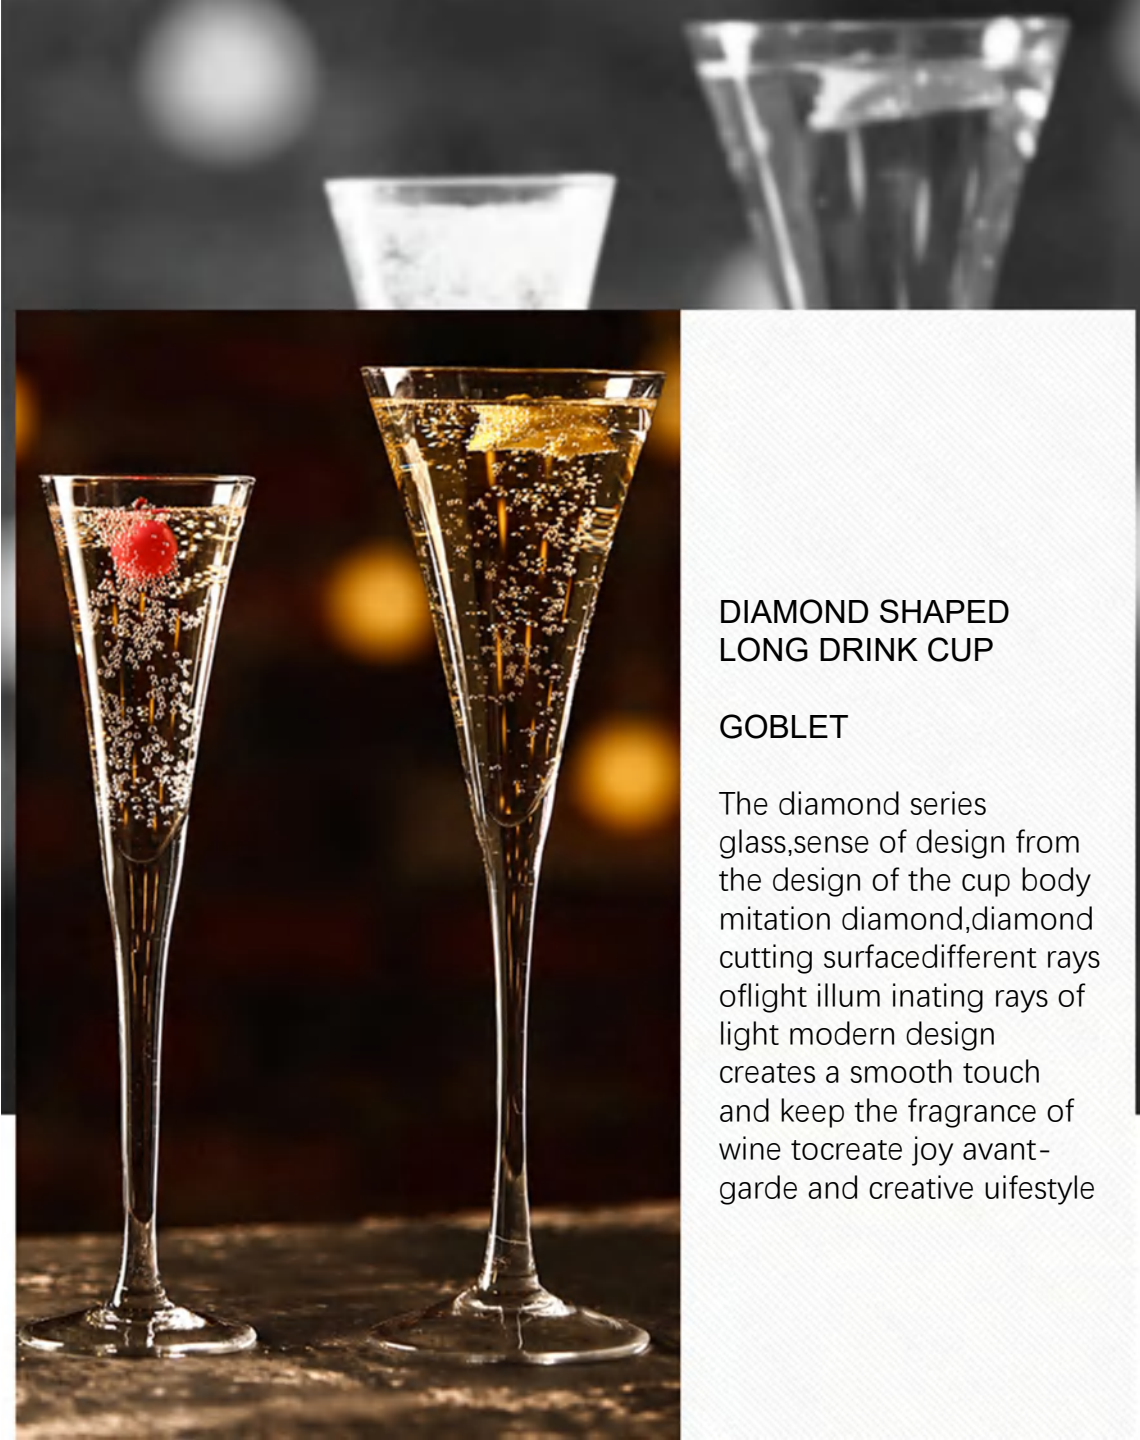

Detailed description

thick bottom

thickened bottom
Place smoothly

Comfort handle

glass handle
Comfortable to hold

Simple and elegant shape
Beautiful photo, just a little drunk

**DIAMOND SHAPED
LONG DRINK CUP**