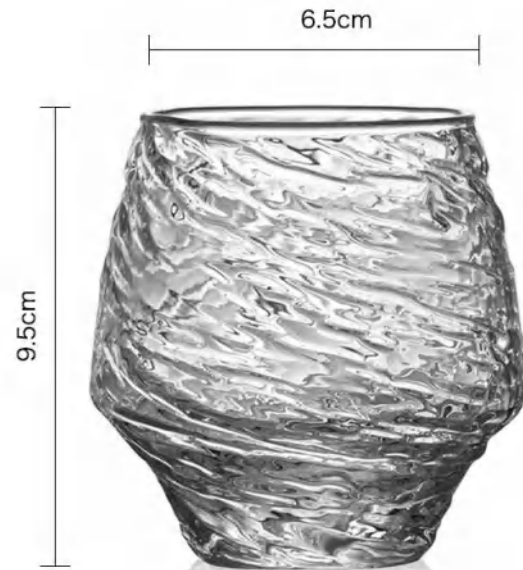

DABEN
One Stop Hotel & Resorts Supply

REAL SHOT

SIZE

Capacity	Caliber approx	High approx	Low diameter approx
3400ml	13.5cm	60.0cm	11.4cm
3300ml	12.8cm	50.0cm	11.5cm
2000ml	12.0cm	39.8cm	11.0cm
1800ml	11.1cm	29.3cm	10.5cm

The large cup, with a large capacity of personality, brings different entertainment enjoyment.

SIZE

Capacity	diameter approx	Caliber approx	High approx	Low diameter approx
6000ml	26cm	19.4cm	27.0cm	13.5cm
4000ml	22cm	17.0cm	23.3cm	11.0cm
3500ml	20cm	15.4cm	21.3cm	10.8cm
3000ml	18cm	13.1cm	19.0cm	9.7cm
2000ml	17cm	12.0cm	17.0cm	9.4cm

DB-05

DB-06

DB-07

DB-08

Fascinating dream colors
Different angles reflect
different colors

A variety of options, there is always one for you

Capacity:370ml

Reminder: Due to manual production and manual measurement, the size may be slightly different, and the actual product shall prevail.